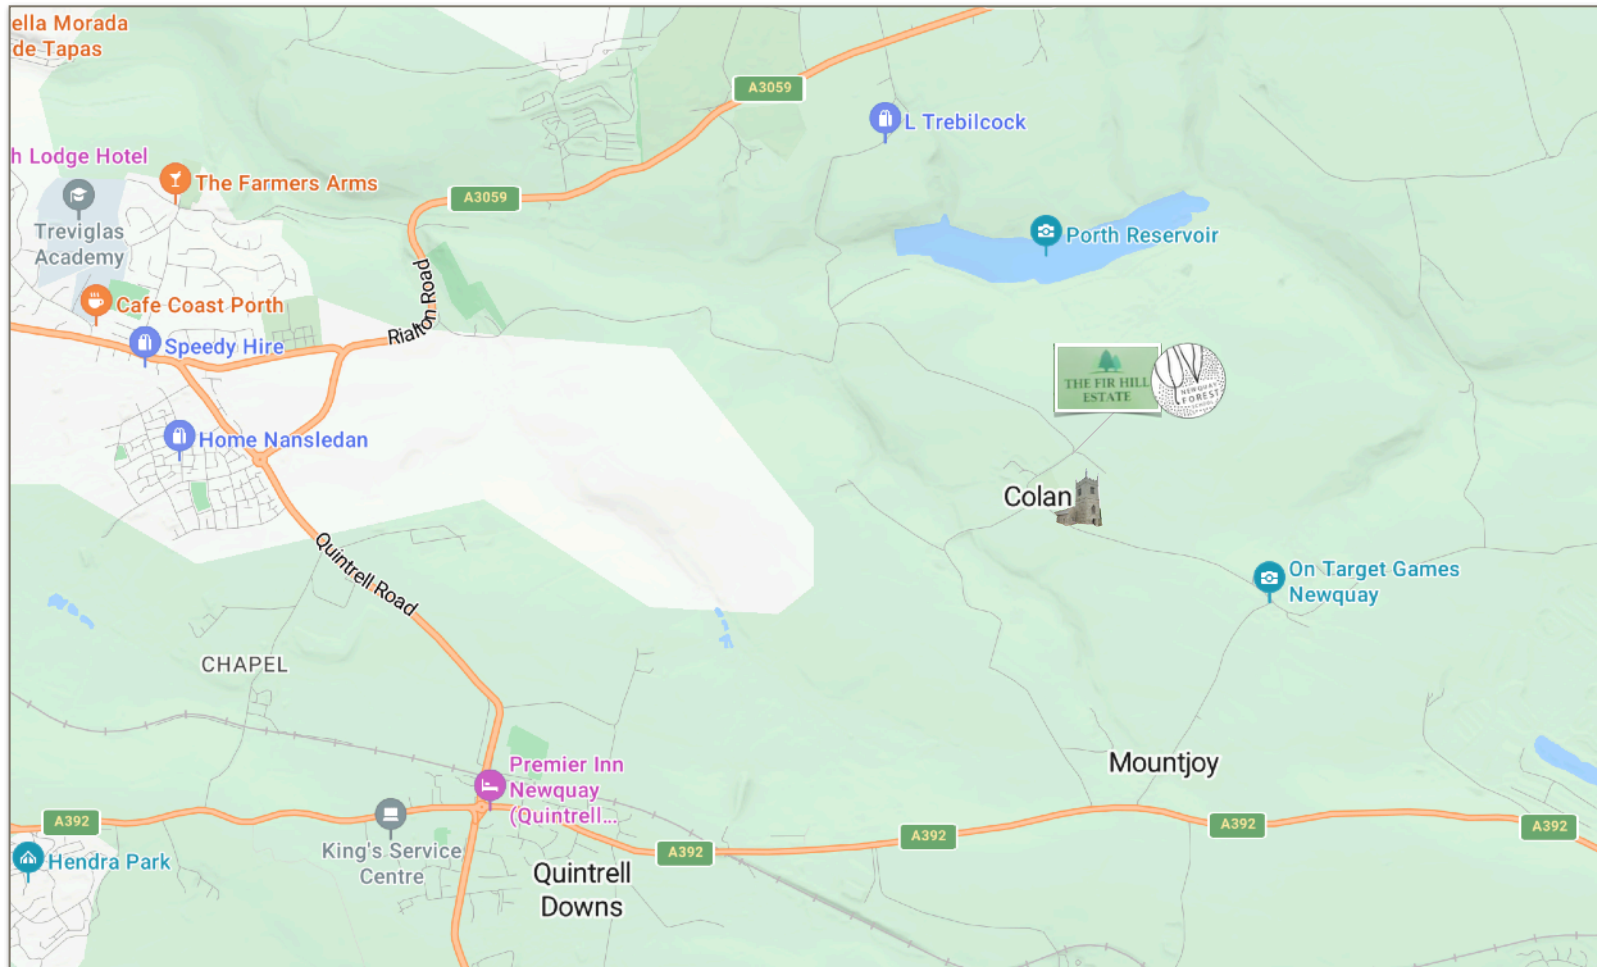

Directions to Newquay Forest School

Our new site is situated on the Fir Hill Estate next to Fir Hill Events.

Follow parking signs for Newquay Forest School - What 3 Words: [///trout.journey.bandstand](http://trout.journey.bandstand)

PARKING PERMIT

Fir Hill is a private estate. Parking is permitted for
Newquay Forest School guests only

Please reverse park and display this clearly inside
your vehicle windscreen. All visitors must sign in
on arrival with name and
vehicle registration number